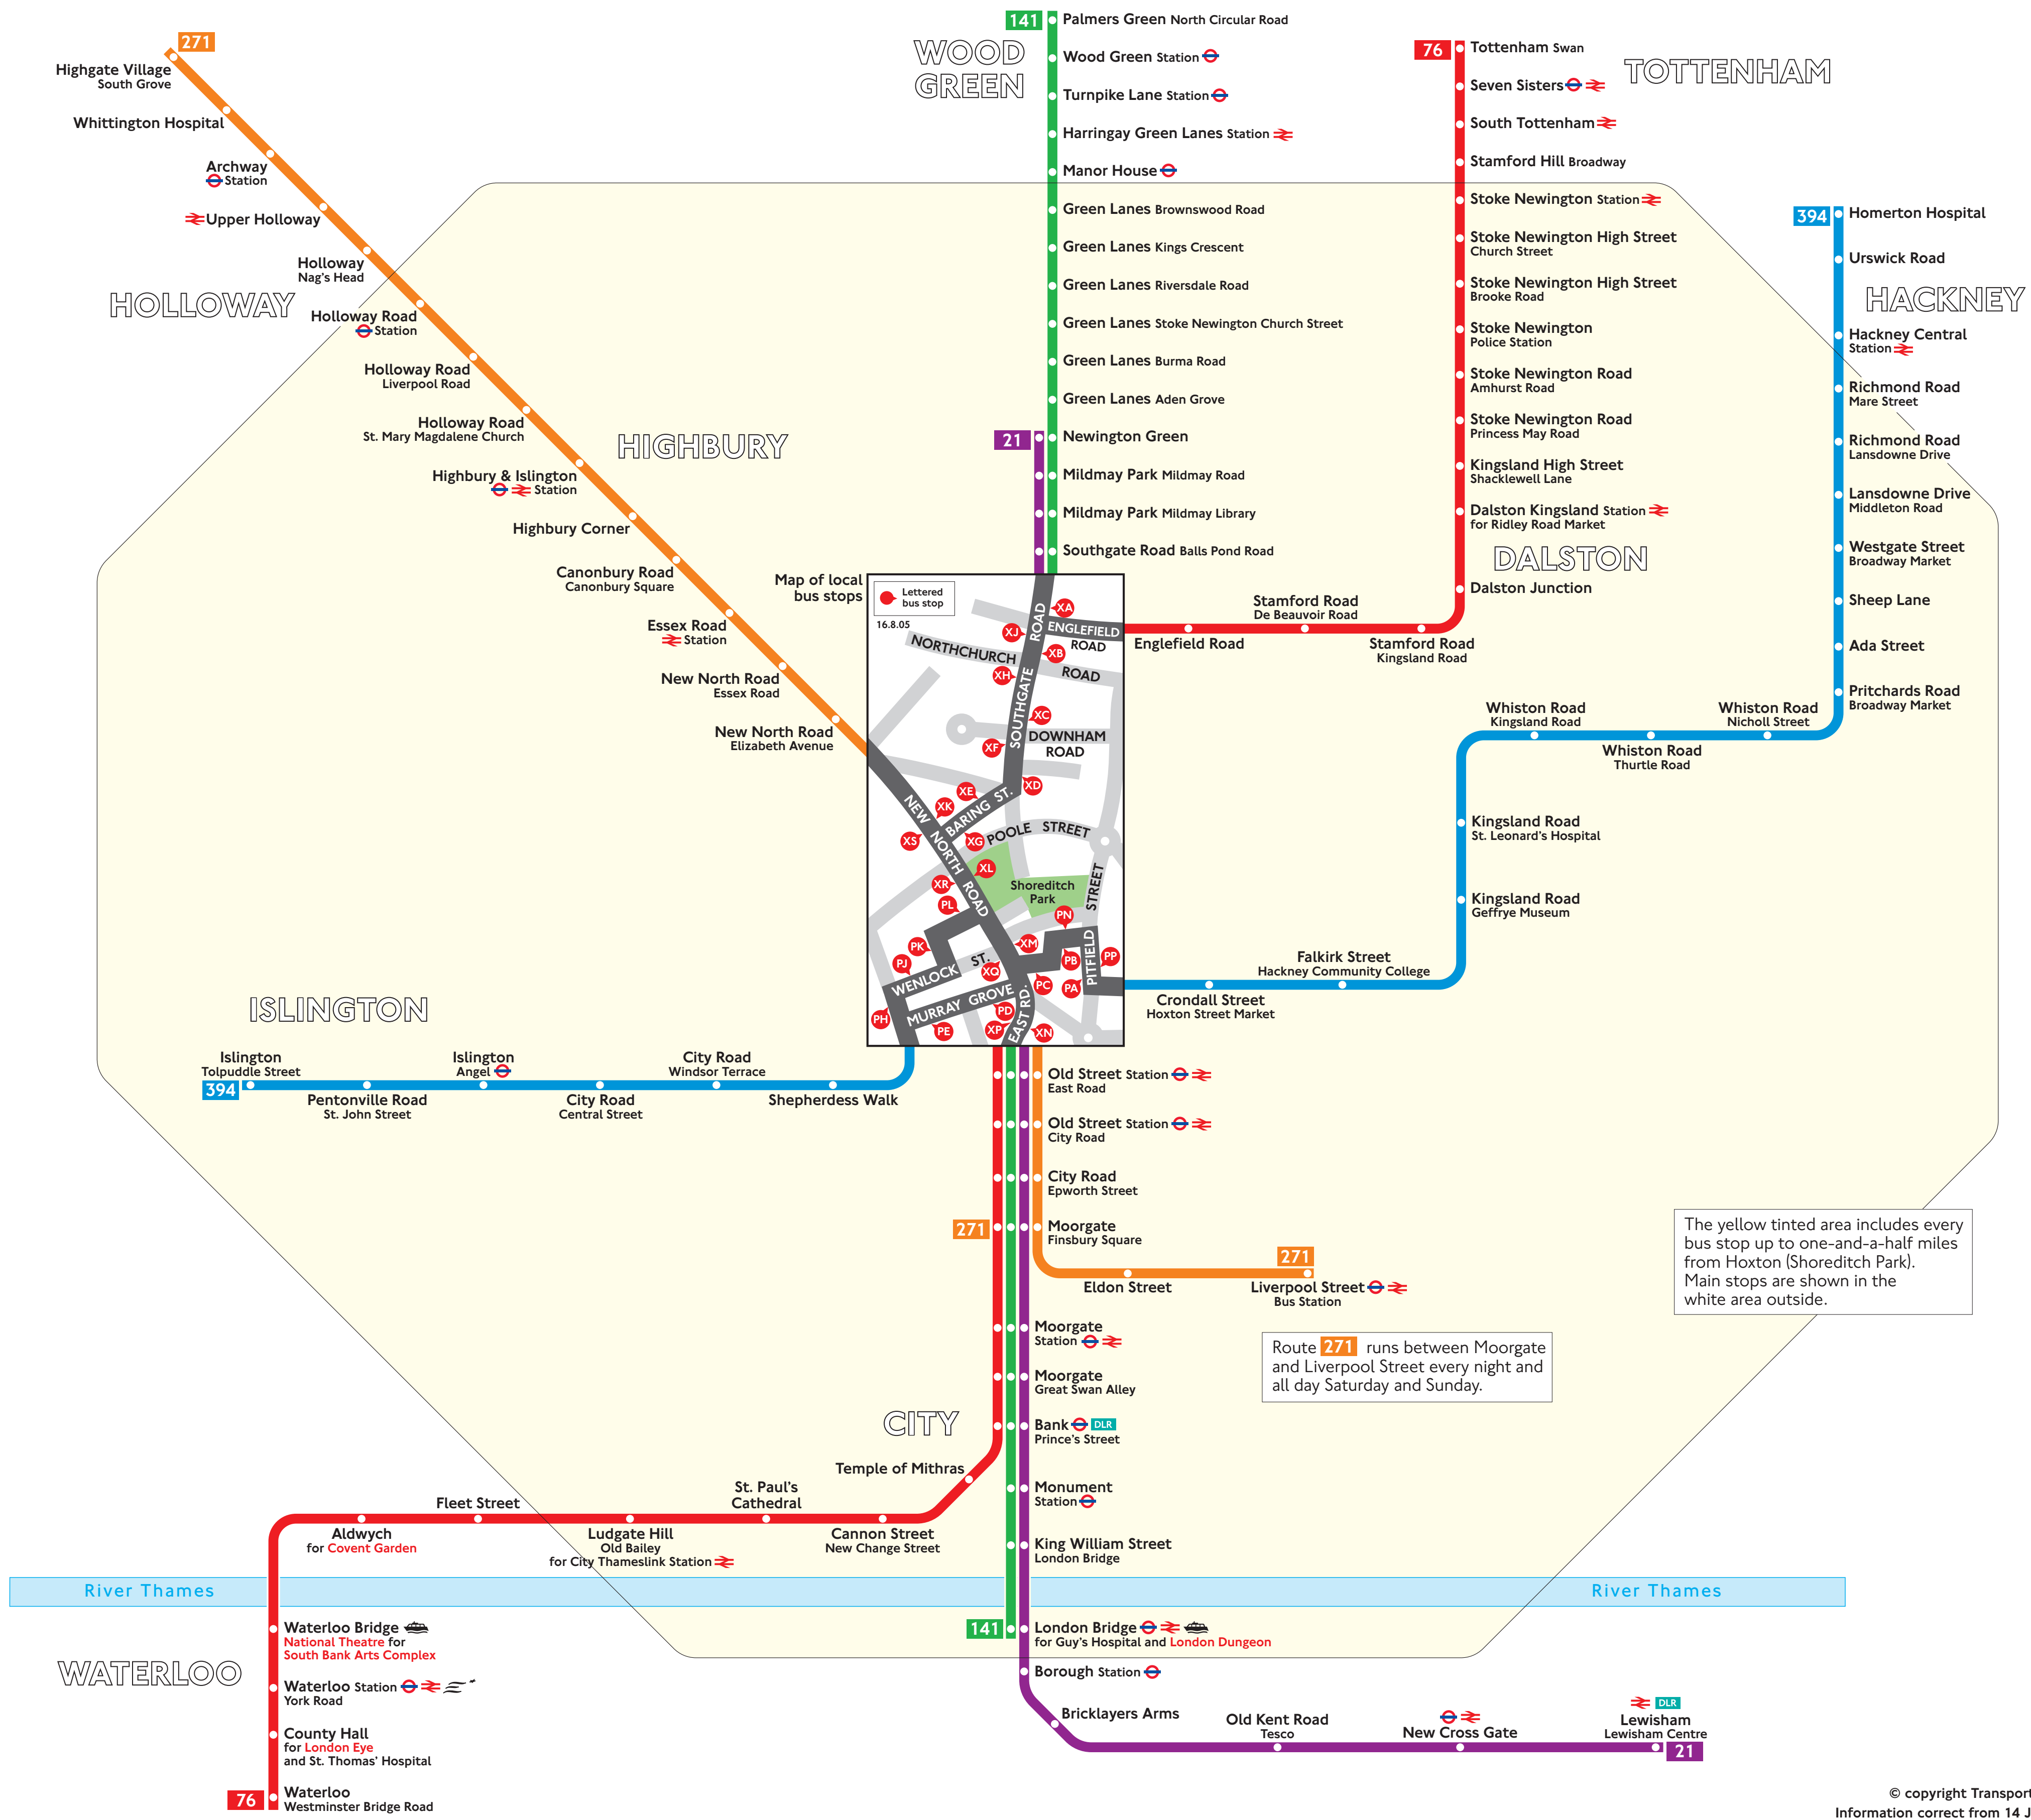

Bus services from Hoxton (Shoreditch Park)

The yellow tinted area includes every bus stop up to one-and-a-half miles from Hoxton (Shoreditch Park). Main stops are shown in the white area outside.

Route 271 runs between Moorgate and Liverpool Street every night and all day Saturday and Sunday.

Key

- 76 Daytime routes in black
- N76 Night buses in blue
- Red names indicate place of interest
- Connections with Underground
- Connections with National Rail
- Connections with Docklands Light Railway
- Connections with boat services
- Connections with Eurostar

Red discs show the bus stop you need for your chosen bus service. The disc appears on the top of the bus stop in the street (see map of town centre in centre of diagram).

Route finder

Bus service	Towards	Bus stops
21	Lewisham	Islington, City Road, Moorgate, Liverpool Street
	Newington Green	Islington, City Road, Moorgate, Liverpool Street
76	Tottenham	Islington, City Road, Moorgate, Liverpool Street
	Waterloo	Islington, City Road, Moorgate, Liverpool Street
141	London Bridge Station	Islington, City Road, Moorgate, Liverpool Street
	Palmer's Green	Islington, City Road, Moorgate, Liverpool Street
271	Highgate Village	Islington, City Road, Moorgate, Liverpool Street
	Liverpool Street	Islington, City Road, Moorgate, Liverpool Street
394	Homerton Hospital	Islington, City Road, Moorgate, Liverpool Street
	Islington	Islington, City Road, Moorgate, Liverpool Street

Routes 271 is a 24-hour service. Buses on this route run during the day and night from the stops shown in the route finder above.

Night bus

Bus service	Towards	Bus stops
N76	Northumberland Park	Islington, City Road, Moorgate, Liverpool Street
	Waterloo	Islington, City Road, Moorgate, Liverpool Street

Destination finder

Destination	Bus service	Bus stops
A		
Ada Street	394	Islington, City Road, Moorgate, Liverpool Street
Aldwych for Covent Garden	76, N76	Islington, City Road, Moorgate, Liverpool Street
Archway Station	271	Islington, City Road, Moorgate, Liverpool Street